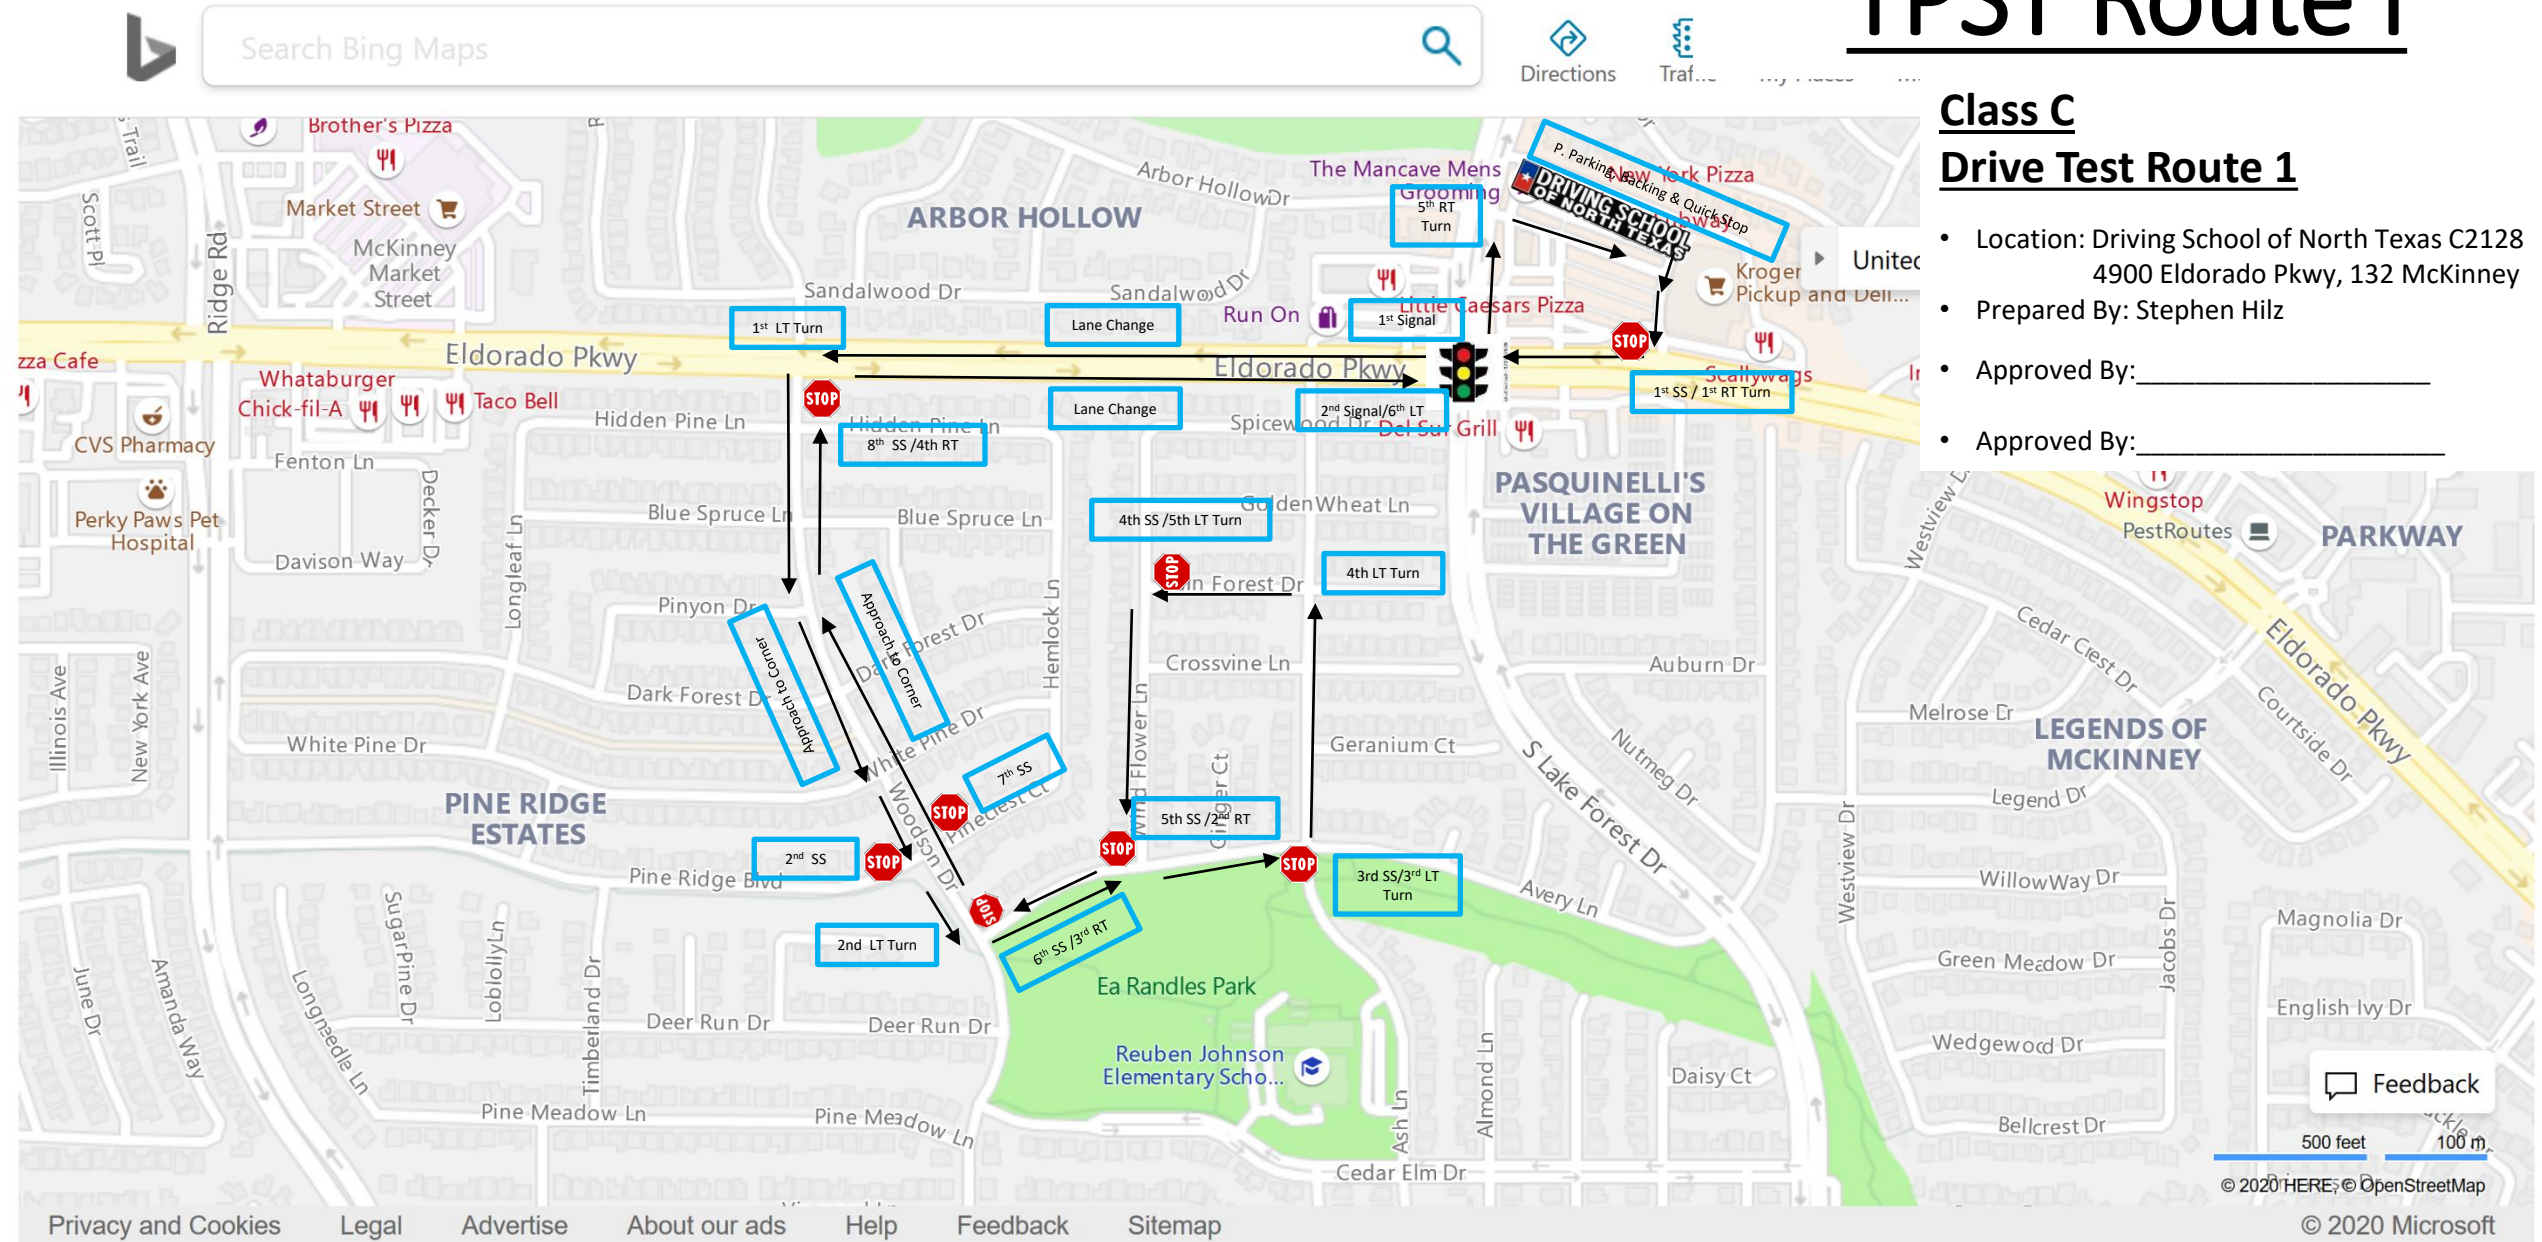

April 2026

Driving School of North Texas

TPST Drive Route 1-McKinney

1. Parallel Parking (in parking lot)
2. Backup (in parking lot)
3. Quick Stop (in parking lot)
4. 1st SS / 1st Rt Turn onto Eldorado Pkwy
5. 1st Traffic Signal (Lake Forest)
6. 1st Lane Change
7. 1st Lt Turn onto Woodson Dr
8. Approach to Corner (Dark Forest Dr)
9. 2nd Stop Sign (Pine Ridge Blvd)
10. 2nd Lt Turn onto Avery Ln
11. 3rd Stop Sign / 3rd Lt Turn onto Ash Ln
12. 4th Lt Turn onto Rain Forest Ln.
13. 4th Stop Sign / 5th Lt Turn onto Wildflower Ln
14. 5th Stop Sign / 2nd Rt Turn onto Avery Ln
15. 6th Stop Sign / 3rd Rt Turn onto Woodson Dr
16. 7th Stop Sign (Pine Crest Ct)
17. Approach to Corner (Dark Forest Dr)
18. 8th Stop Sign / 4th Rt Turn onto Eldorado Pkwy
19. Lane Change
20. 2nd Traffic Signal / 6th Lt Turn onto Lake Forest Dr
21. 5th Rt Turn into Parking Lot

DSNT McKinney TPST Route 1

Class C Drive Test Route 1

- Location: Driving School of North Texas C2128
4900 Eldorado Pkwy, 132 McKinney
- Prepared By: Stephen Hilz
- Approved By: _____
- Approved By: _____

Driving School of North Texas

TPST Drive Route II-McKinney

1. Parallel Parking (in parking lot)
2. Quick Stop (in parking lot)
3. Backing 60 ft (in parking lot)
4. 1st Stop Sign/1st Lt Turn (Lake Forest)
5. 1st Signal/2nd Lt Turn (Eldorado Pkwy)
6. Lane Change
7. Approach to Corner
8. 2nd Signal/1st Right Turn (Orchid Dr)
9. 2nd Right Turn (English Ivy Dr)
10. 2nd Stop Sign/3rd Lt Turn (Palmtree Dr)
11. 4th Lt Turn (Honeysuckle Dr)
12. 3rd Stop Sign/3rd Right Turn (Orchid Dr)
13. 4th Stop Sign/4th Right Turn (Highlands Dr)
14. 5th Right Turn (Cactus Dr)
15. 6th Right Turn (Sunflower Dr)
16. 5th Stop Sign/5th Lt Turn (Orchid Dr)
17. 3rd Signal/6th Lt Turn (Eldorado Pkwy)
18. Approach to Corner
19. Lane Change
20. 4th Signal/7th Right Turn (Lake Forest)
21. 8th Right Turn