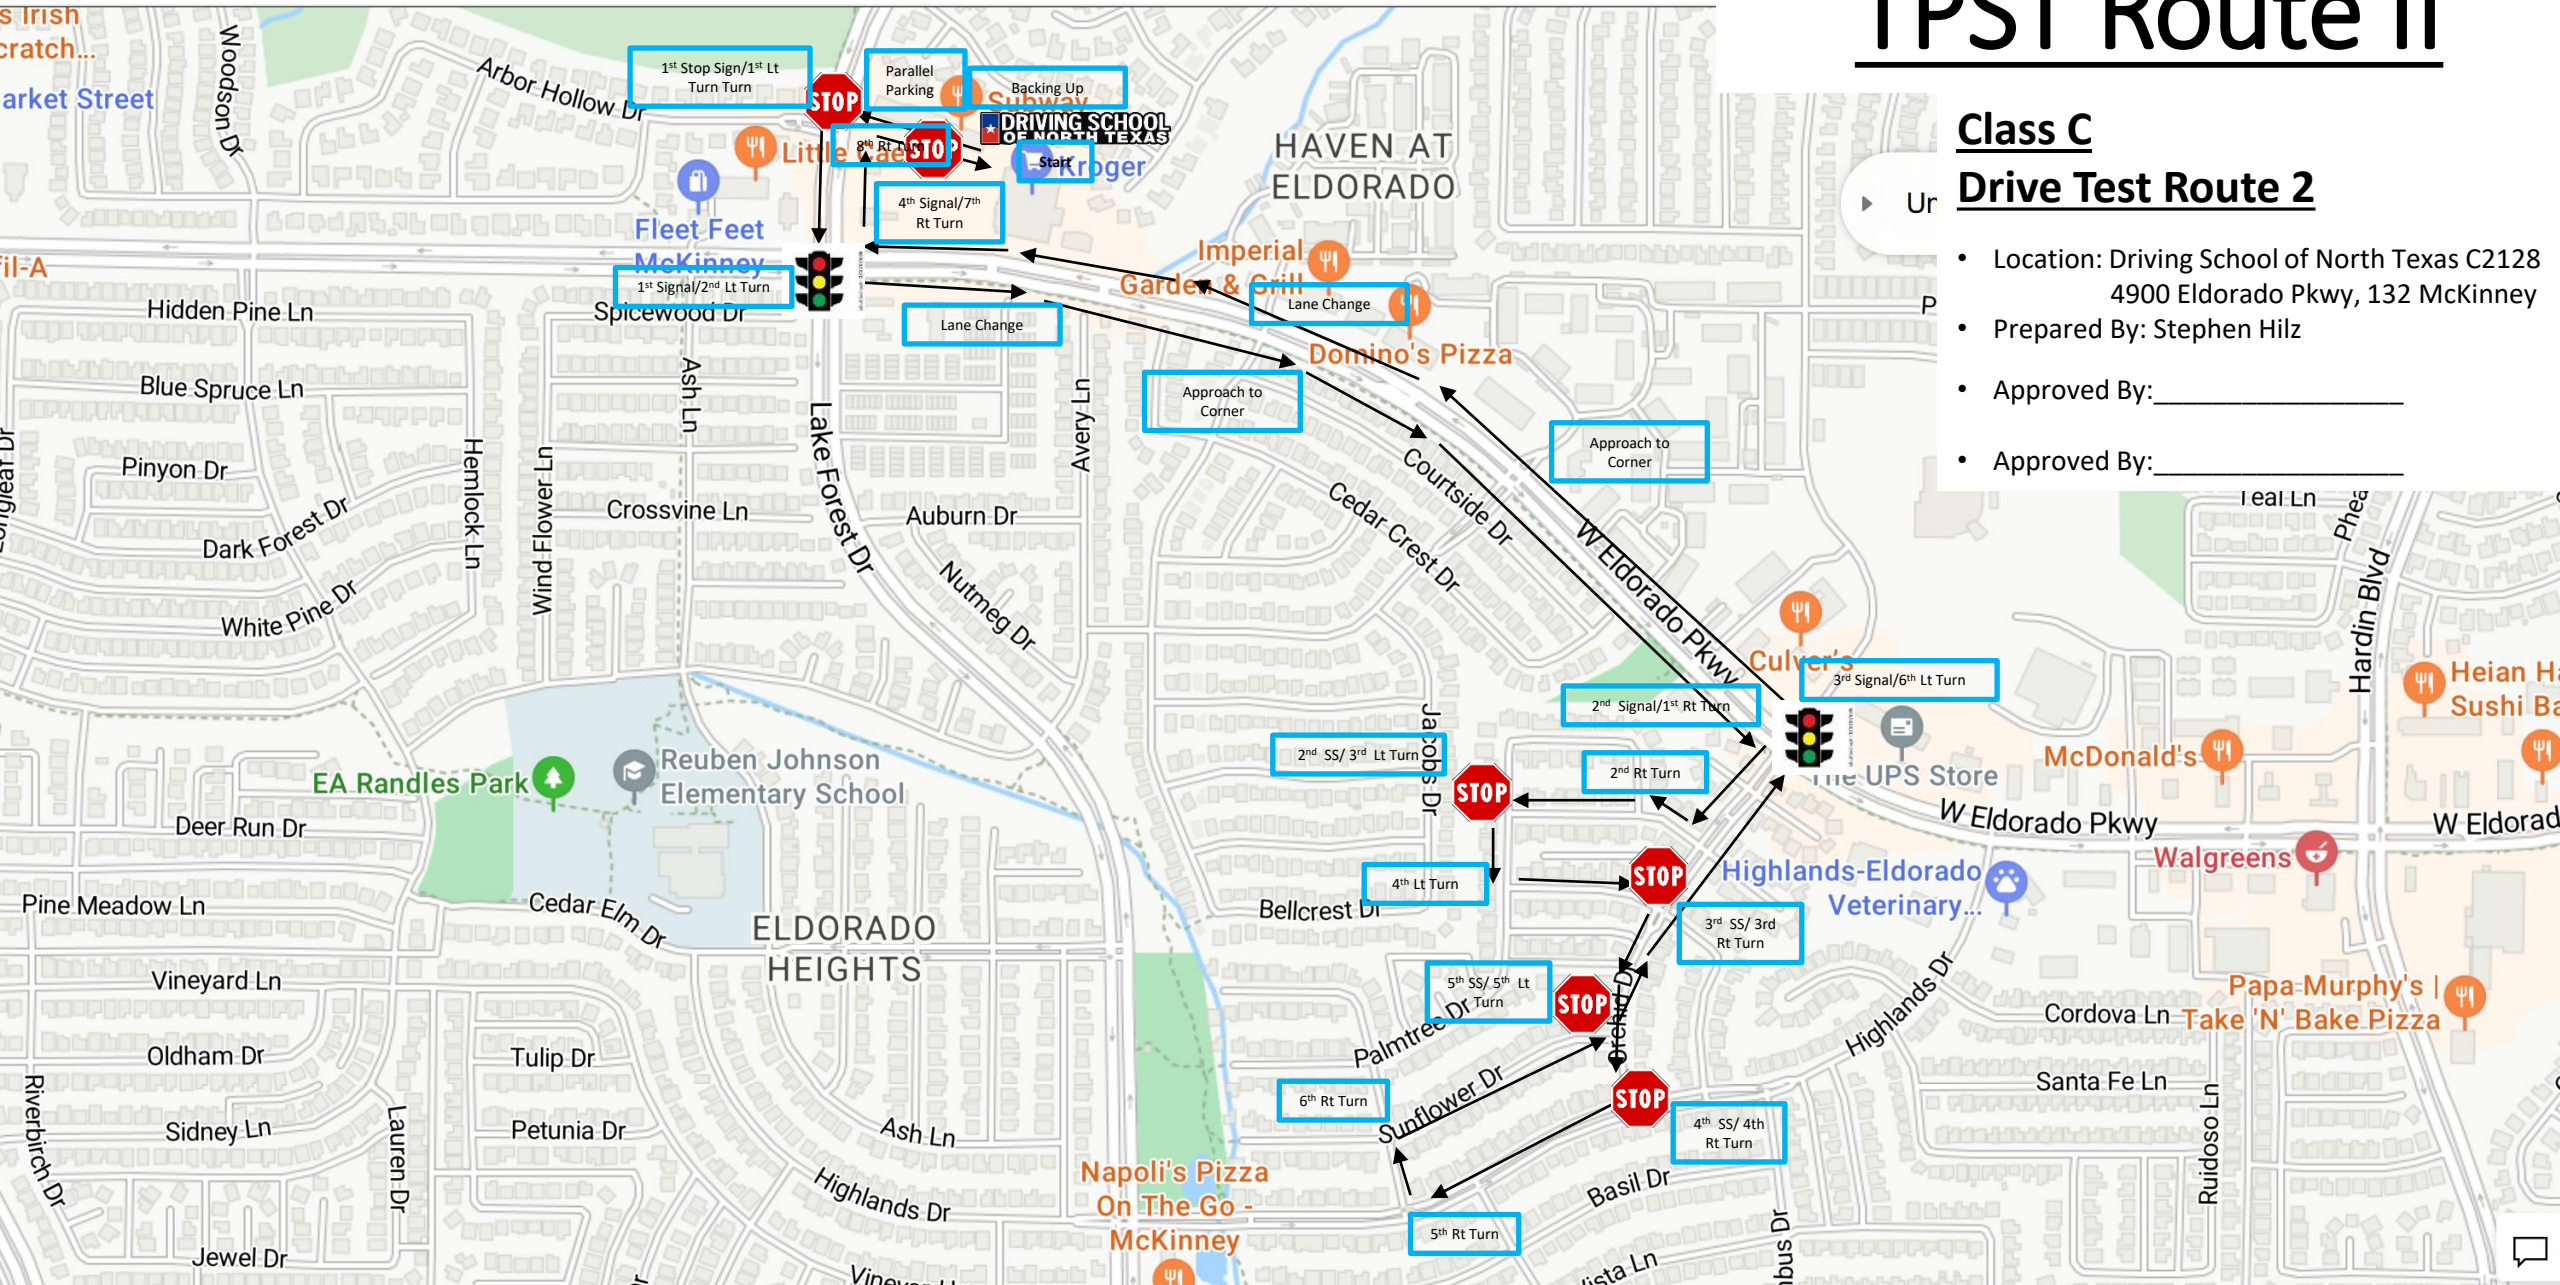

DSNT McKinney TPST Route II

Class C Drive Test Route 2

- Location: Driving School of North Texas C2128
  4900 Eldorado Pkwy, 132 McKinney
- Prepared By: Stephen Hilz
- Approved By: _____
- Approved By: _____

1st Stop Sign/1st Lt Turn

Parallel Parking

Backing Up

DRIVING SCHOOL OF NORTH TEXAS

Start

Kroger

4th Signal/7th Rt Turn

Imperial Garden & Grill

Lane Change

Domino's Pizza

Lane Change

Approach to Corner

Approach to Corner

1st Signal/2nd Lt Turn

Lane Change

Approach to Corner

Approach to Corner

2nd Signal/1st Rt Turn

3rd Signal/6th Lt Turn

2nd SS/ 3rd Lt Turn

2nd Rt Turn

4th Lt Turn

STOP

3rd SS/ 3rd Rt Turn

5th SS/ 5th Lt Turn

STOP

6th Rt Turn

5th Rt Turn

STOP

4th SS/ 4th Rt Turn

STOP